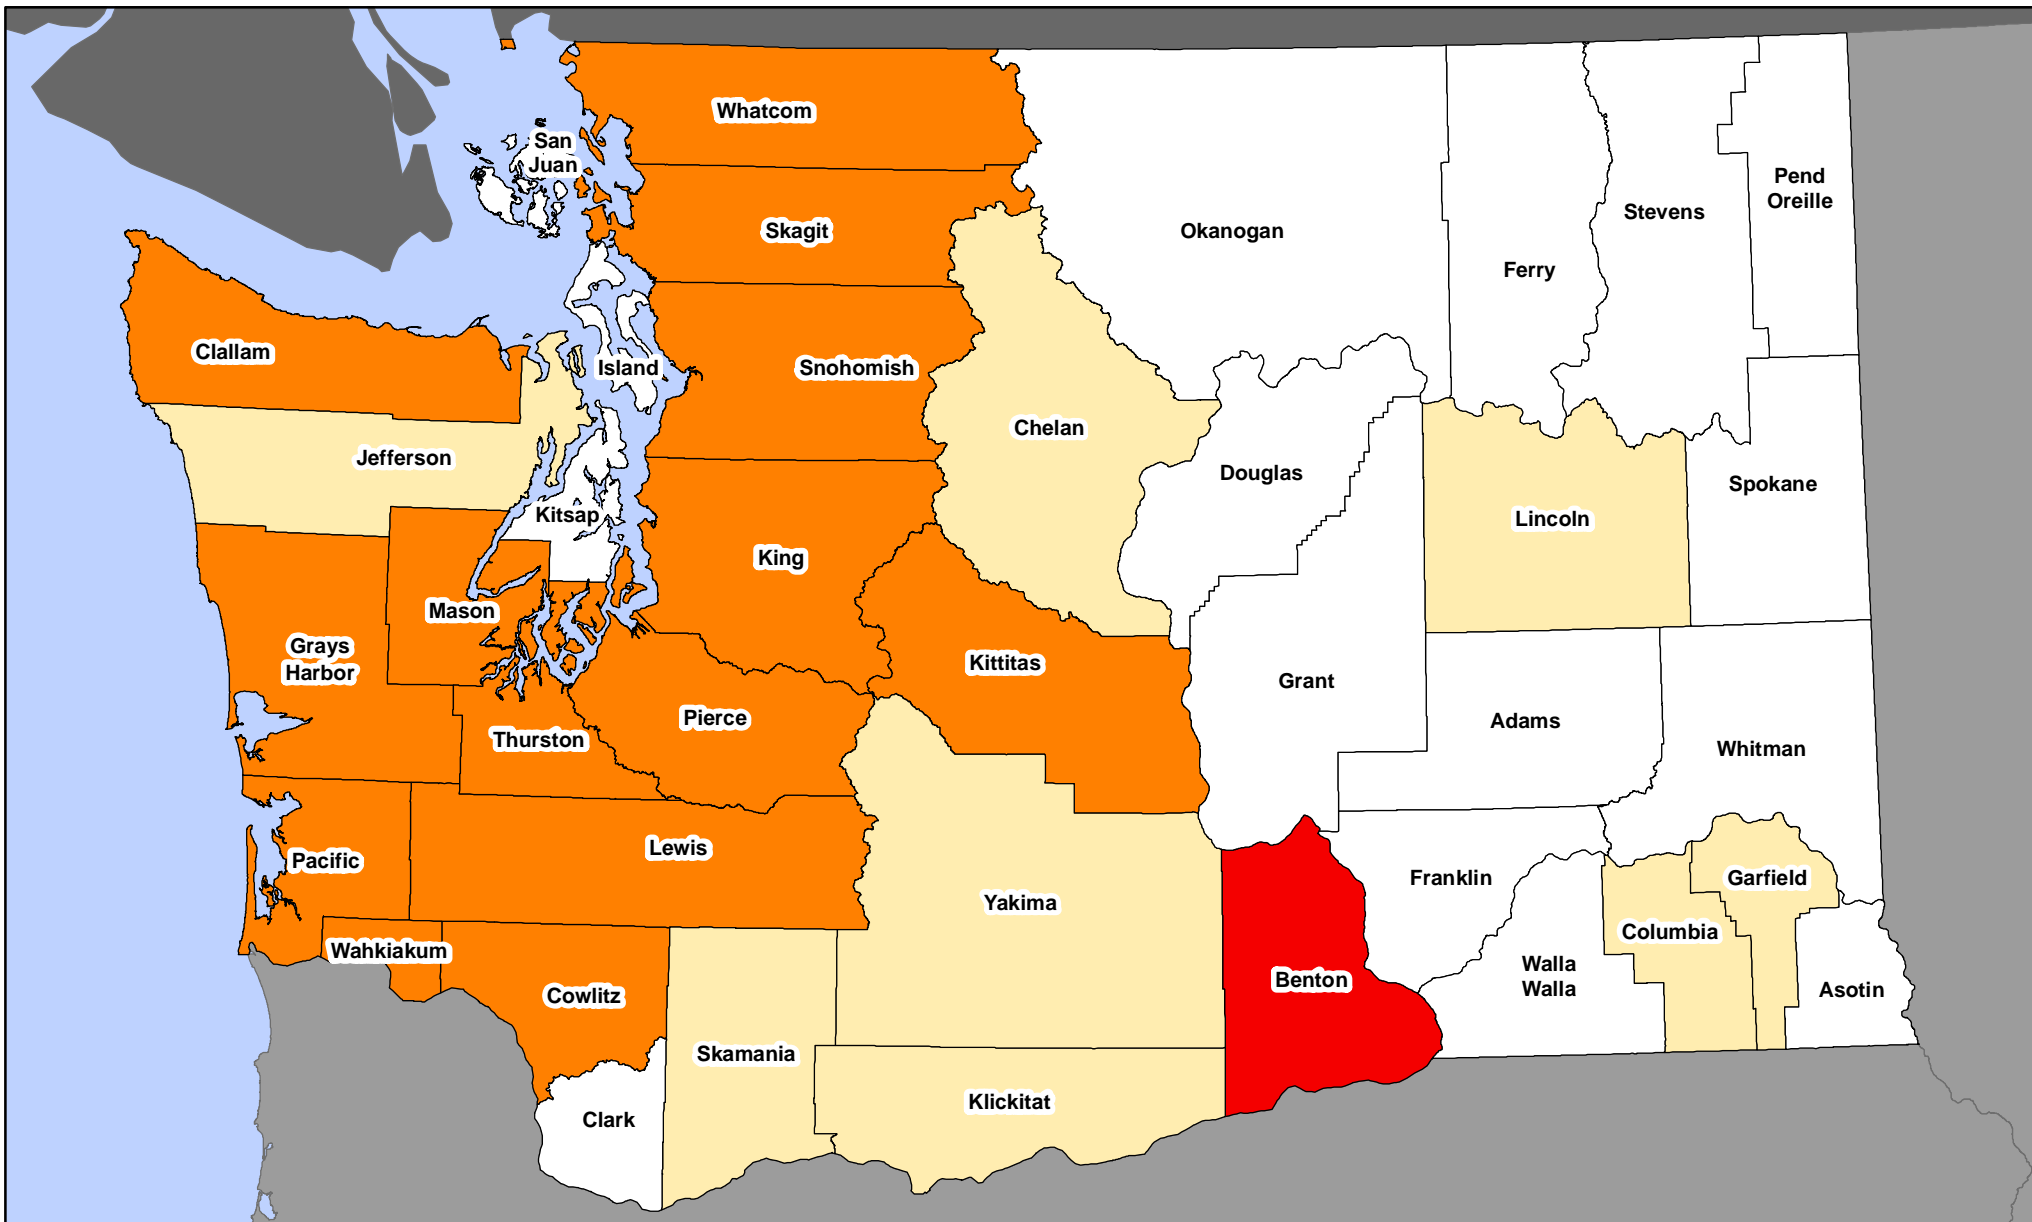

FEMA-1817-DR-WA Designated Counties as of 02/11/2009

MXD: DR1817-WA_DesignatedCounties

LEGEND

Designated Counties

- No Designation
- Individual Assistance
- Individual Assistance and Public Assistance (All Categories)
- Public Assistance All Categories

All counties are eligible to apply for Hazard Mitigation

FEMA Region X GIS
 Created By: JKELLER
 Created On: 02/11/2009